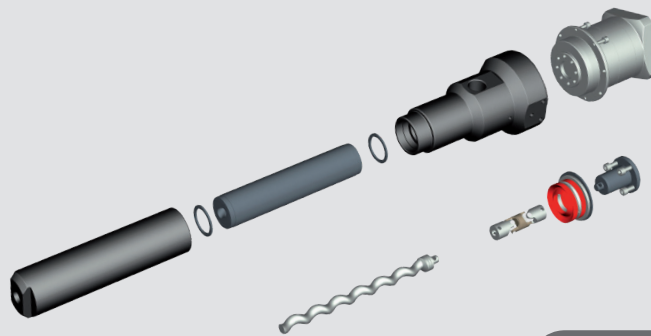

NEMO® Dispenser NDP0800-03

The metering pump for all of your applications

NEMO® Dispensers guarantee precise dosing and repeatability of highly abrasive and viscous fluids. The positive displacement, low pulsation flow conveys your product without damage to your product.

Whether your requirements call for single or 2-component meter-mix we have the size, model and solution for all of your applications.

NEMO® Dispenser Features

- Capacity directly proportional to pump speed
- Dosing accuracy $\pm 1\%$ volumetric
- Highly versatile in applications requiring robotic and servo technology
- Valve free dosing method
- Optional heating
- Perfect for shear sensitive products such as micro balloons

Your Benefits

- Very smooth conveyance
- Low pulsation
- Compact designs allow for easy installation in robotic applications
- Products with entrained solids are conveyed without damage
- No dripping or stringing of product
- Flow is independent of temperature or viscosity

NEMO® Dispenser NDP0800-03

all dimensions in mm

NEMO® Dispensers NDP0800-03

| | |
|-----------------------|---|
| Dosing volume | ~ 2 ml/rev. |
| Min. dosing quantity | 0.5 ml* |
| Stator materials | NBR, EPDM, Viton, PTFE25%GF, (FDA Grades available) |
| Flow rate | 13 – 400 ml/min* |
| Max. dispense speed | 200 rpm* |
| Operating temperature | up to +248 °F / +120 °C |
| Max. back pressure | up to 450 psi / 30 bar* |
| Max. inlet pressure | 145 psi / 10 bar |
| Weight incl. gearbox | ca. 6.6 lbs / 3 kg |