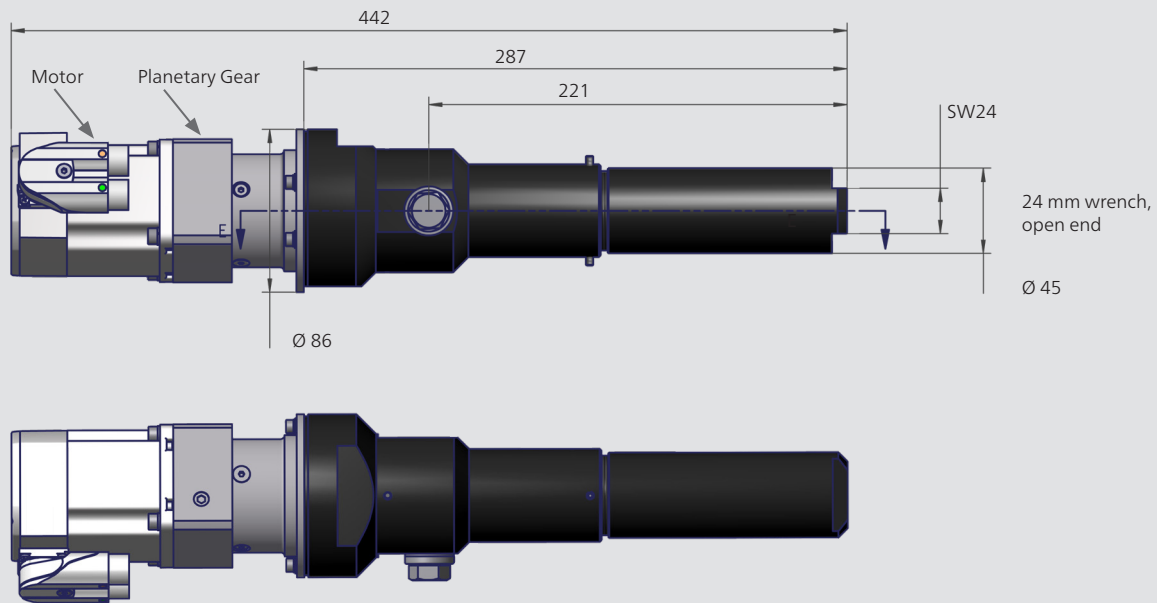

NEMO® Dispenser NDP0800-03

all dimensions in mm

NEMO® Dispensers NDP0800-03

| | |
|-----------------------|---|
| Dosing volume | ~ 2 ml/rev. |
| Min. dosing quantity | 0.5 ml* |
| Stator materials | NBR, EPDM, Viton, PTFE25%GF, (FDA Grades available) |
| Flow rate | 13 – 400 ml/min* |
| Max. dispense speed | 200 rpm* |
| Operating temperature | up to +248 °F / +120 °C |
| Max. back pressure | up to 450 psi / 30 bar* |
| Max. inlet pressure | 145 psi / 10 bar |
| Weight incl. gearbox | ca. 6.6 lbs / 3 kg |