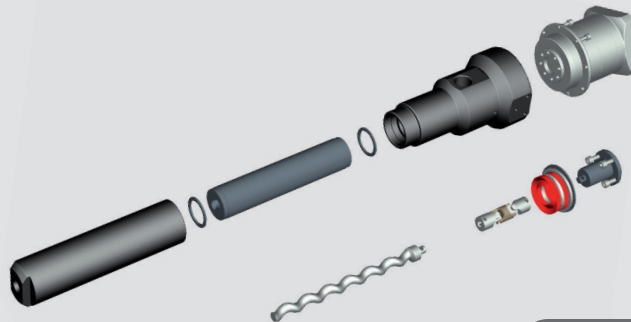

## NEMO® Dispenser NDP0600-03

The metering pump for all of your applications

NEMO® Dispensers guarantee precise dosing and repeatability of highly abrasive and viscous fluids. The positive displacement, low pulsation flow conveys your product without damage to your product. Whether your requirements call for single or 2-component meter-mix we have the size, model and solution for all of your applications.

### NEMO® Dispenser Features

- Capacity directly proportional to pump speed
- Dosing accuracy  $\pm 1\%$  volumetric
- Highly versatile in applications requiring robotic and servo technology
- Valve free dosing method
- Optional heating
- Perfect for shear sensitive products such as micro balloons

### Your Benefits

- Very smooth conveyance
- Low pulsation
- Compact designs allow for easy installation in robotic applications
- Products with entrained solids are conveyed without damage
- No dripping or stringing of product
- Flow is independent of temperature or viscosity

### NEMO® Dispensers NDP0600-03

Dosing volume	~ 1 ml/rev.
Min. dosing quantity	0.25 ml*
Stator materials	NBR, EPDM, Viton, PTFE25%GF, (FDA Grades available)
Flow rate	6 – 200 ml/min*
Max. dispense speed	200 rpm*
Operating temperature	up to +248 °F / +120 °C
Max. back pressure	up to 450 psi/30 bar*
Max. inlet pressure	145 psi/10 bar
Weight incl. gearbox	ca. 6.2 lbs/2.8 kg