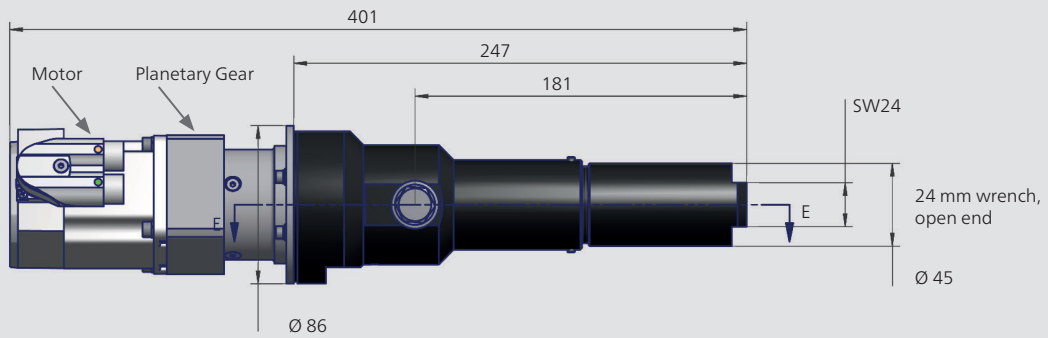

NEMO® Dispenser NDP0600-03

all dimensions in mm

NEMO® Dispensers NDP0600-03

Dosing volume	~ 1 ml/rev.
Min. dosing quantity	0.25 ml*
Stator materials	NBR, EPDM, Viton, PTFE25%GF, (FDA Grades available)
Flow rate	6 – 200 ml/min*
Max. dispense speed	200 rpm*
Operating temperature	up to +248 °F / +120 °C
Max. back pressure	up to 450 psi/30 bar*
Max. inlet pressure	145 psi/10 bar
Weight incl. gearbox	ca. 6.2 lbs/2.8 kg

*depending on product

NETZSCH Pumps USA
119 Pickering Way
Exton, PA 19341
Tel.: 610 363-8010
Fax: 610 363-0971
npa@netzsch.com

NETZSCH Pumps USA
1511 FM 1960 Road
Houston, TX 77073
Tel.: 346 445-2400
npa@netzsch.com

NETZSCH Canada, Incorporated
500 Welham Road
Barrie, ON L4N 8Z7
Tel.: 705 797-8426
Fax: 705 797-8427
ntc@netzsch.com