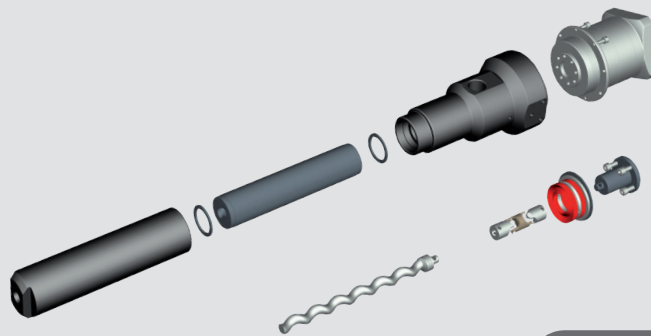

NEMO® Dispenser NDP1000-02

The metering pump for all of your applications

NEMO® Dispensers guarantee precise dosing and repeatability of highly abrasive and viscous fluids. The positive displacement, low pulsation flow conveys your product without damage to your product.

Whether your requirements call for single or 2-component meter-mix we have the size, model and solution for all of your applications.

NEMO® Dispenser Features

- Capacity directly proportional to pump speed
- Dosing accuracy $\pm 1\%$ volumetric
- Highly versatile in applications requiring robotic and servo technology
- Valve free dosing method
- Optional heating
- Perfect for shear sensitive products such as micro balloons

Your Benefits

- Very smooth conveyance
- Low pulsation
- Compact designs allow for easy installation in robotic applications
- Products with entrained solids are conveyed without damage
- No dripping or stringing of product
- Flow is independent of temperature or viscosity

NEMO® Dispenser NDP1000-02

all dimensions in mm

NEMO® Dispensers NDP1000-02

Dosing volume	~ 4 ml/rev.
Min. dosing quantity	1 ml*
Stator materials	NBR, EPDM, Viton, PTFE25%GF, (FDA Grades available)
Flow rate	26 – 800 ml/min*
Max. dispense speed	200 rpm*
Operating temperature	up to +248 °F / +120 °C
Max. back pressure	up to 450 psi/30 bar*
Max. inlet pressure	145 psi/10 bar
Weight incl. gearbox	ca. 7.2 lbs/3.3 kg