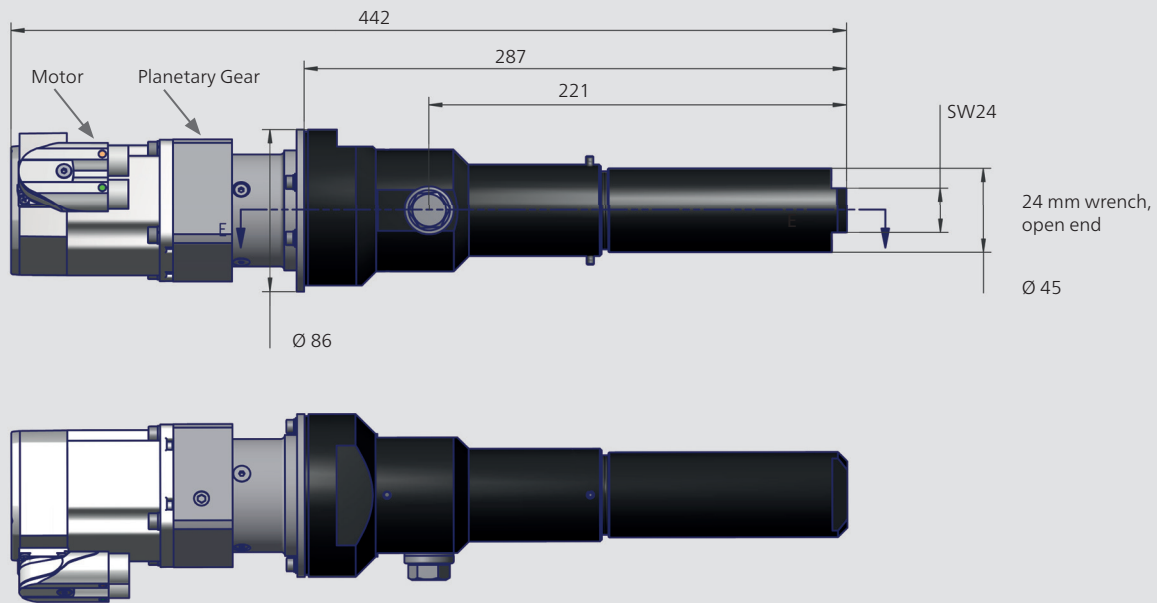

NEMO® Dispenser NDP0800-03

all dimensions in mm

NEMO® Dispensers NDP0800-03

Dosing volume	~ 2 ml/rev.
Min. dosing quantity	0.5 ml*
Stator materials	NBR, EPDM, Viton, PTFE25%GF, (FDA Grades available)
Flow rate	13 – 400 ml/min*
Max. dispense speed	200 rpm*
Operating temperature	up to +248 °F / +120 °C
Max. back pressure	up to 450 psi / 30 bar*
Max. inlet pressure	145 psi / 10 bar
Weight incl. gearbox	ca. 6.6 lbs / 3 kg