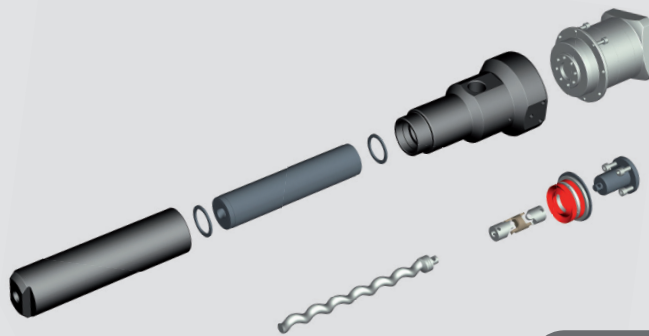

NEMO® Dispenser NDP0800-03

The metering pump for all of your applications

NEMO® Dispensers guarantee precise dosing and repeatability of highly abrasive and viscous fluids. The positive displacement, low pulsation flow conveys your product without damage to your product.

Whether your requirements call for single or 2-component meter-mix we have the size, model and solution for all of your applications.

NEMO® Dispenser Features

- Capacity directly proportional to pump speed
- Dosing accuracy $\pm 1\%$ volumetric
- Highly versatile in applications requiring robotic and servo technology
- Valve free dosing method
- Optional heating
- Perfect for shear sensitive products such as micro balloons

Your Benefits

- Very smooth conveyance
- Low pulsation
- Compact designs allow for easy installation in robotic applications
- Products with entrained solids are conveyed without damage
- No dripping or stringing of product
- Flow is independent of temperature or viscosity

NEMO® Dispenser NDP0800-03

all dimensions in mm

NEMO® Dispensers NDP0800-03

Dosing volume	~ 2 ml/rev.
Min. dosing quantity	0.5 ml*
Stator materials	NBR, EPDM, Viton, PTFE25%GF, (FDA Grades available)
Flow rate	13 – 400 ml/min*
Max. dispense speed	200 rpm*
Operating temperature	up to +248 °F / +120 °C
Max. back pressure	up to 450 psi / 30 bar*
Max. inlet pressure	145 psi / 10 bar
Weight incl. gearbox	ca. 6.6 lbs / 3 kg