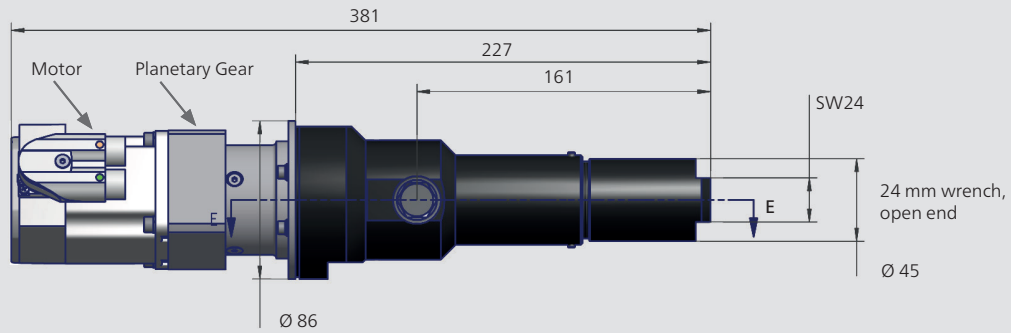

NEMO® Dispenser NDP0400-04

all dimensions in mm

NEMO® Dispensers NDP0400-04

Dosing volume	~ 0.18 ml/rev.
Min. dosing quantity	0.075 ml*
Stator materials	NBR, EPDM, Viton, PTFE25%GF, (FDA Grades available)
Flow rate	2 – 36 ml/min*
Max. dispense speed	200 rpm*
Operating temperature	up to +248 °F / +120 °C
Max. back pressure	up to 450 psi/30 bar*
Max. inlet pressure	145 psi/10 bar
Weight incl. gearbox	ca. 5.9 lbs/2.7 kg