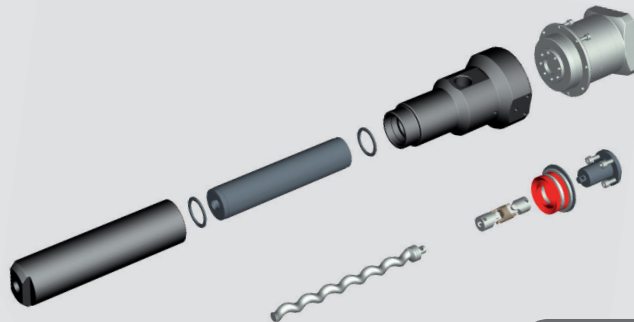

NEMO® Dispenser NDP0400-04

The metering pump for all of your applications

NEMO® Dispensers guarantee precise metering and repeatability of highly abrasive and viscous fluids. The positive displacement, low pulsation flow conveys your product without damage to your product. Whether your requirements call for single or 2-component meter-mix we have the size, model and solution for all of your applications.

NEMO® Dispenser Features

- Capacity directly proportional to pump speed
- Dosing accuracy $\pm 1\%$ volumetric
- Highly versatile in applications requiring robotic and servo technology
- Valve free dosing method
- Optional heating
- Perfect for shear sensitive products such as micro balloons

Your Benefits

- Very smooth conveyance
- Low pulsation
- Compact designs allow for easy installation in robotic applications
- Products with entrained solids are conveyed without damage
- No dripping or stringing of product
- Flow is independent of temperature or viscosity

NEMO® Dispenser NDP0400-04

all dimensions in mm

NEMO® Dispensers NDP0400-04

Dosing volume	~ 0.18 ml/rev.
Min. dosing quantity	0.075 ml*
Stator materials	NBR, EPDM, Viton, PTFE25%GF, (FDA Grades available)
Flow rate	2 – 36 ml/min*
Max. dispense speed	200 rpm*
Operating temperature	up to +248 °F / +120 °C
Max. back pressure	up to 450 psi/30 bar*
Max. inlet pressure	145 psi/10 bar
Weight incl. gearbox	ca. 5.9 lbs/2.7 kg